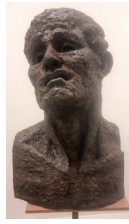

George Petrides

LOBBY

Fall of the Private Equity Titan, 2021
clay, epoxy clay, bronze, dye, acid
8" high x 5" diameter

GALLERY

Life During Wartime, 2022
Mixed Media (plastics, foam, papier-mache, brick, plywood, iron, acid)
34" high x 20.5" diameter

Heroines of 1821, 2022
Mixed Media (plastics, foam, papier-mache, plywood, bronze, acid)
33.5" high x 22" diameter

The Catastrophe, 2022
Mixed Media (plastics, foam, papier-mache, plywood, bronze, acid)
34" high x 23.5" diameter