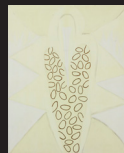

BIRD (2017)

Acrylic and phosphorescence
on linen, 60 X 48 IN

WINGS (2017)

Acrylic and phosphorescence
on linen, 60 X 48 IN

WINGS (2017)

Acrylic and phosphorescence
on linen, 60 X 48 IN

ANGEL (2015)

Acrylic and phosphorescence
on linen, 60 X 48 IN