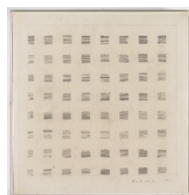

3 Brands of Naples Yellow
Ucross 2002
oil on canvas
66 x 35 inches

Outerbridge Crossing
1986
Acrylic and watercolor on slate
73 x 66 ½ inches

Ground
2004
Oil on stone
35 ½ x 46 ¾ x 1 ¼ inches

Screen
2012
Rust preventive paint on steel
39 x 19 ¾ inches

Tenas Creek
1981
Oil on marble
7 ¾ x 10 inches

Untitled
1971
Graphite on paper
10 x 9 ¾ inches

Untitled
1971
Graphite on paper
10 x 9 ¾ inches

Untitled
1979
Cloth tape and oil stick on plexi
60 x 60 inches